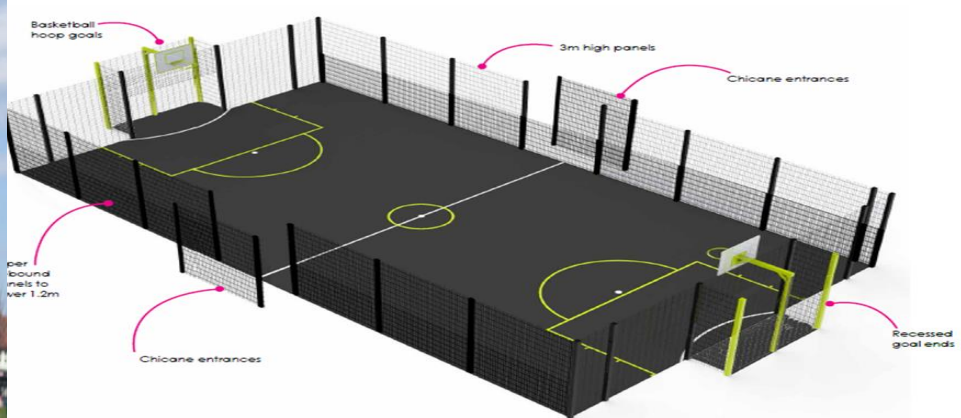

A Five Year Leisure Strategy

Flagship Leisure Facilities

Arbour Park – community sports stadium

Slough Ice Arena

Salt Hill Activity Centre

Langley Leisure Centre

The Centre

Local neighbourhood facilities